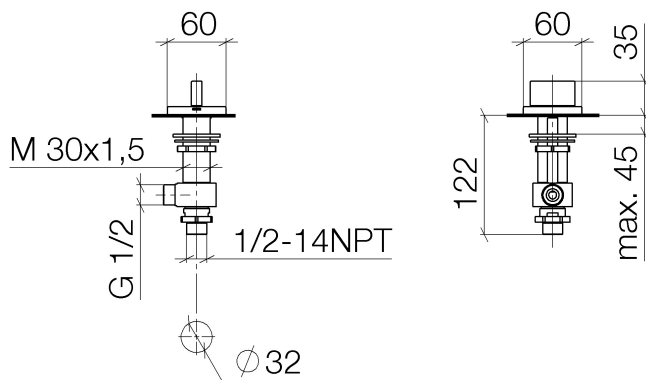

- CL.1

Deck valve clockwise-closing cold - polished chrome

Article number: 20 000 705-00

- Fittings group in compliance with DIN 4109: 1
- (ADA)

polished chrome

### Dimensional drawing

All dimensions in mm / inch = mm x 0,0394

- CL.1

Deck valve clockwise-closing cold - polished chrome

Article number: 20 000 705-00

### Flow rate chart

- CL.1

Deck valve clockwise-closing cold - polished chrome

Article number: 20 000 705-00