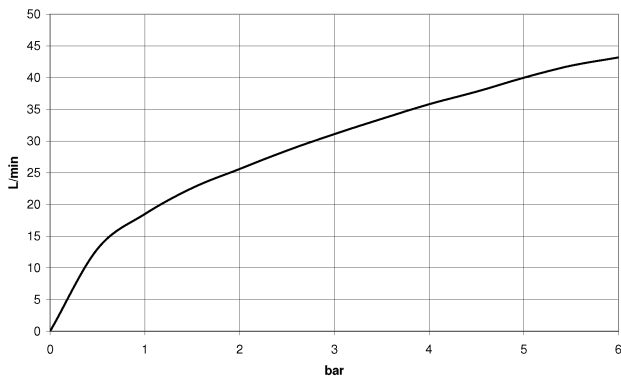

- CL.1

Deck valve clockwise-closing cold - polished chrome

Article number: 20 000 705-00

- Fittings group in compliance with DIN 4109: 1
- (ADA)

polished chrome

### Dimensional drawing

All dimensions in mm / inch = mm x 0,0394

- CL.1

Deck valve clockwise-closing cold - polished chrome

Article number: 20 000 705-00

### Flow rate chart

- CL.1

Deck valve clockwise-closing cold - polished chrome

Article number: 20 000 705-00